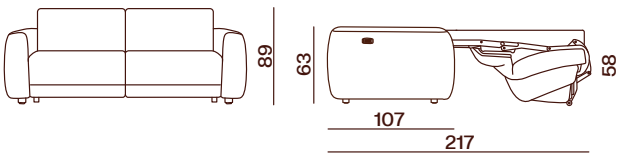

QUEEN ESB 236cm (W)