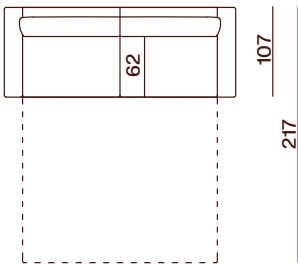

LARA
DIMENSIONS

OVERALL HEIGHT 89cm
SEAT HEIGHT 46cm
**SEAT HEIGHT AFTER UNFOLDING 58cm

OVERALL DEPTH 107cm
SEAT DEPTH 62cm
**OVERALL DEPTH AFTER UNFOLDING 217cm

2.5 ESB 226cm (W)

Please note: Our products are handcrafted. Specifications shown in these line drawings are correct at the time of printing. Dimensions and specifications are subject to change and should be used as a general guide only.