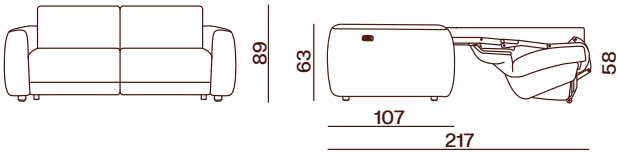

2.5 ESB 226cm (W)