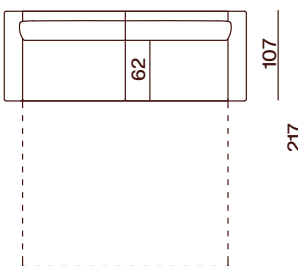

LARA
DIMENSIONS

OVERALL HEIGHT 89cm
SEAT HEIGHT 46cm
**SEAT HEIGHT AFTER UNFOLDING 58cm

OVERALL DEPTH 107cm
SEAT DEPTH 62cm
**OVERALL DEPTH AFTER UNFOLDING 217cm

QUEEN ESB 236cm (W)

Please note: Our products are handcrafted. Specifications shown in these line drawings are correct at the time of printing. Dimensions and specifications are subject to change and should be used as a general guide only.